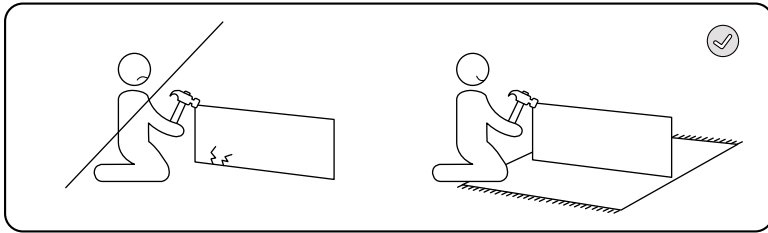

# The wood tailor

MOBILIARIO SOSTENIBILE

30 min

x1

x2

x1

x1

**A** x1